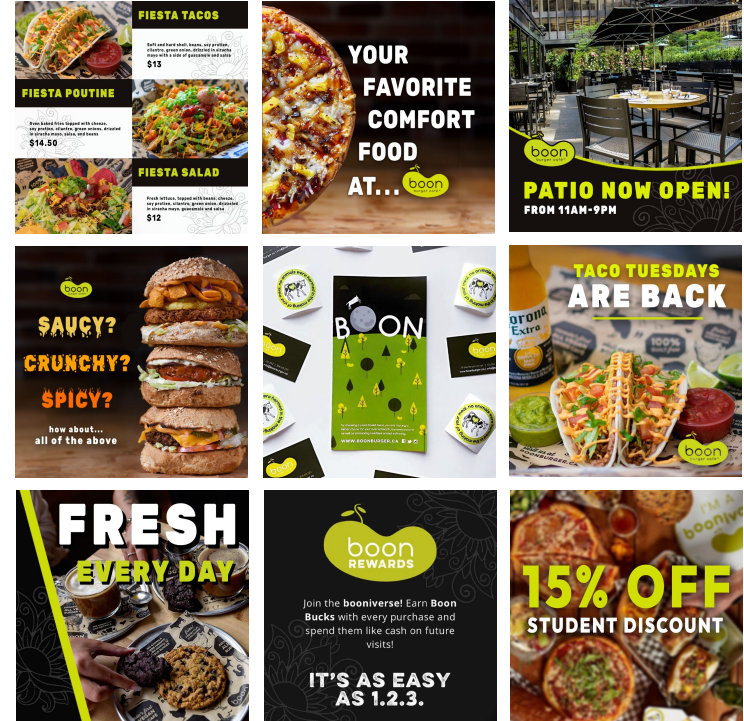

The advertisement features a vibrant green background with a white cloud-like shape on the right side. Inside the cloud, a cartoon orange squirrel with a large, curled tail is holding a pink piggy bank. The piggy bank has a green coin slot and a yellow coin. The squirrel is also holding a small yellow envelope with a green 'P' on it. The overall design is clean and modern, with a focus on financial planning and savings.

Coinbase

Graphic ad. Simple. Bold. Direct.

Boon Burger Cafe

Graphic posters for restaurants social media

Stussy

Graphic poster promoting streetwear brand for Stussy

Greenhouse

Product Promotion thumbnails for drink ads